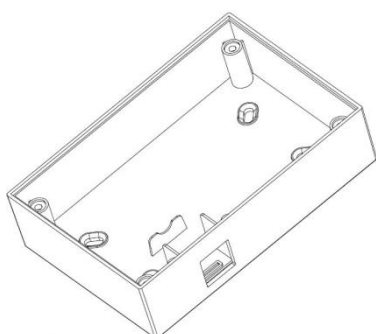

Dimensions in mm

Dimensions of **ASS050300000** Box for Wall Mounting of 65 x 120mm GX-panel

Revision : v1.0  
Date : 11-08-2015

Dimensions in mm

Dimensions of **ASS050300000** Box for Wall Mounting of 65 x 120mm GX-panel

Revision : v1.0  
Date : 11-08-2015

Dimensions in mm

Dimensions of **ASS050300000** Box for Wall Mounting of 65 x 120mm GX-panel

Revision : v1.0  
Date : 11-08-2015