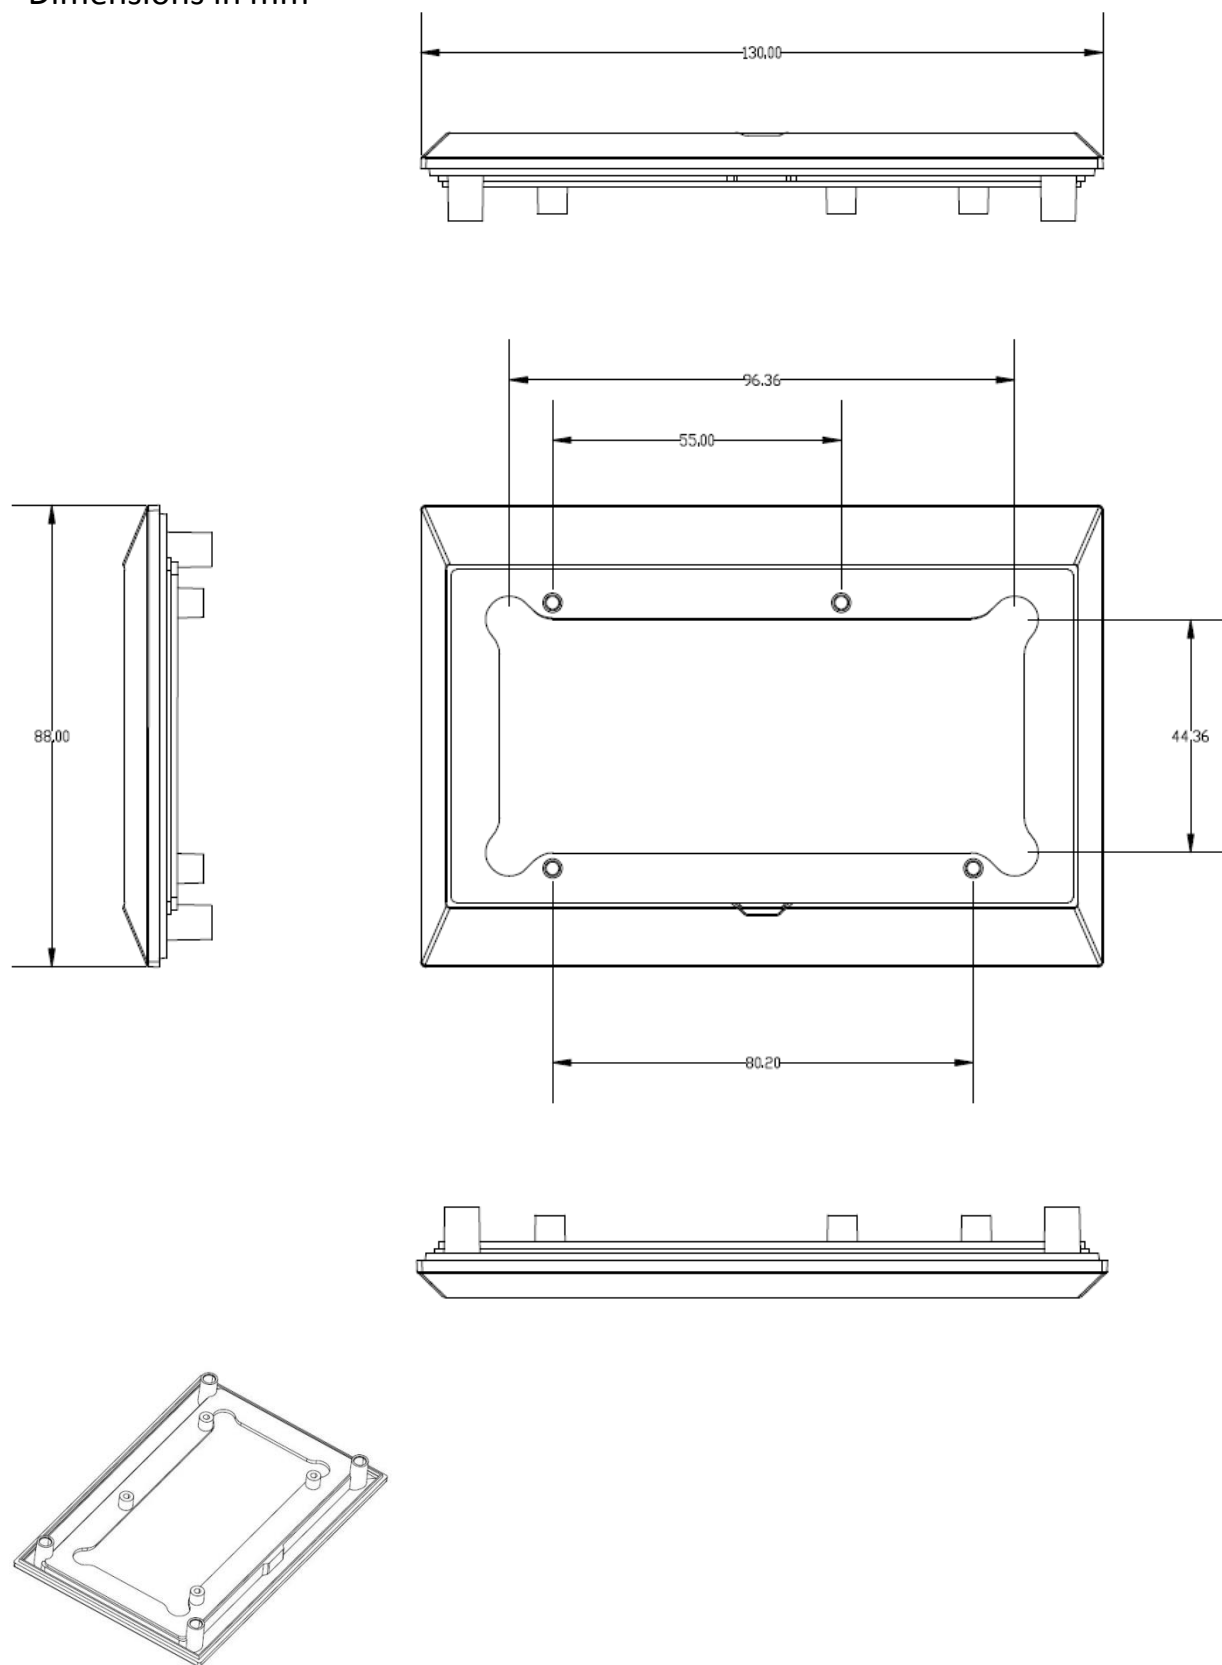

Dimensions in mm

Dimensions of **ASS050300000** Box for Wall Mounting of 65 x 120mm GX-panel

Revision : v1.0  
Date : 11-08-2015

Dimensions in mm

Dimensions of **ASS050300000** Box for Wall Mounting of 65 x 120mm GX-panel

Revision : v1.0  
Date : 11-08-2015

Dimensions in mm

Dimensions of **ASS050300000** Box for Wall Mounting of 65 x 120mm GX-panel

Revision : v1.0  
Date : 11-08-2015