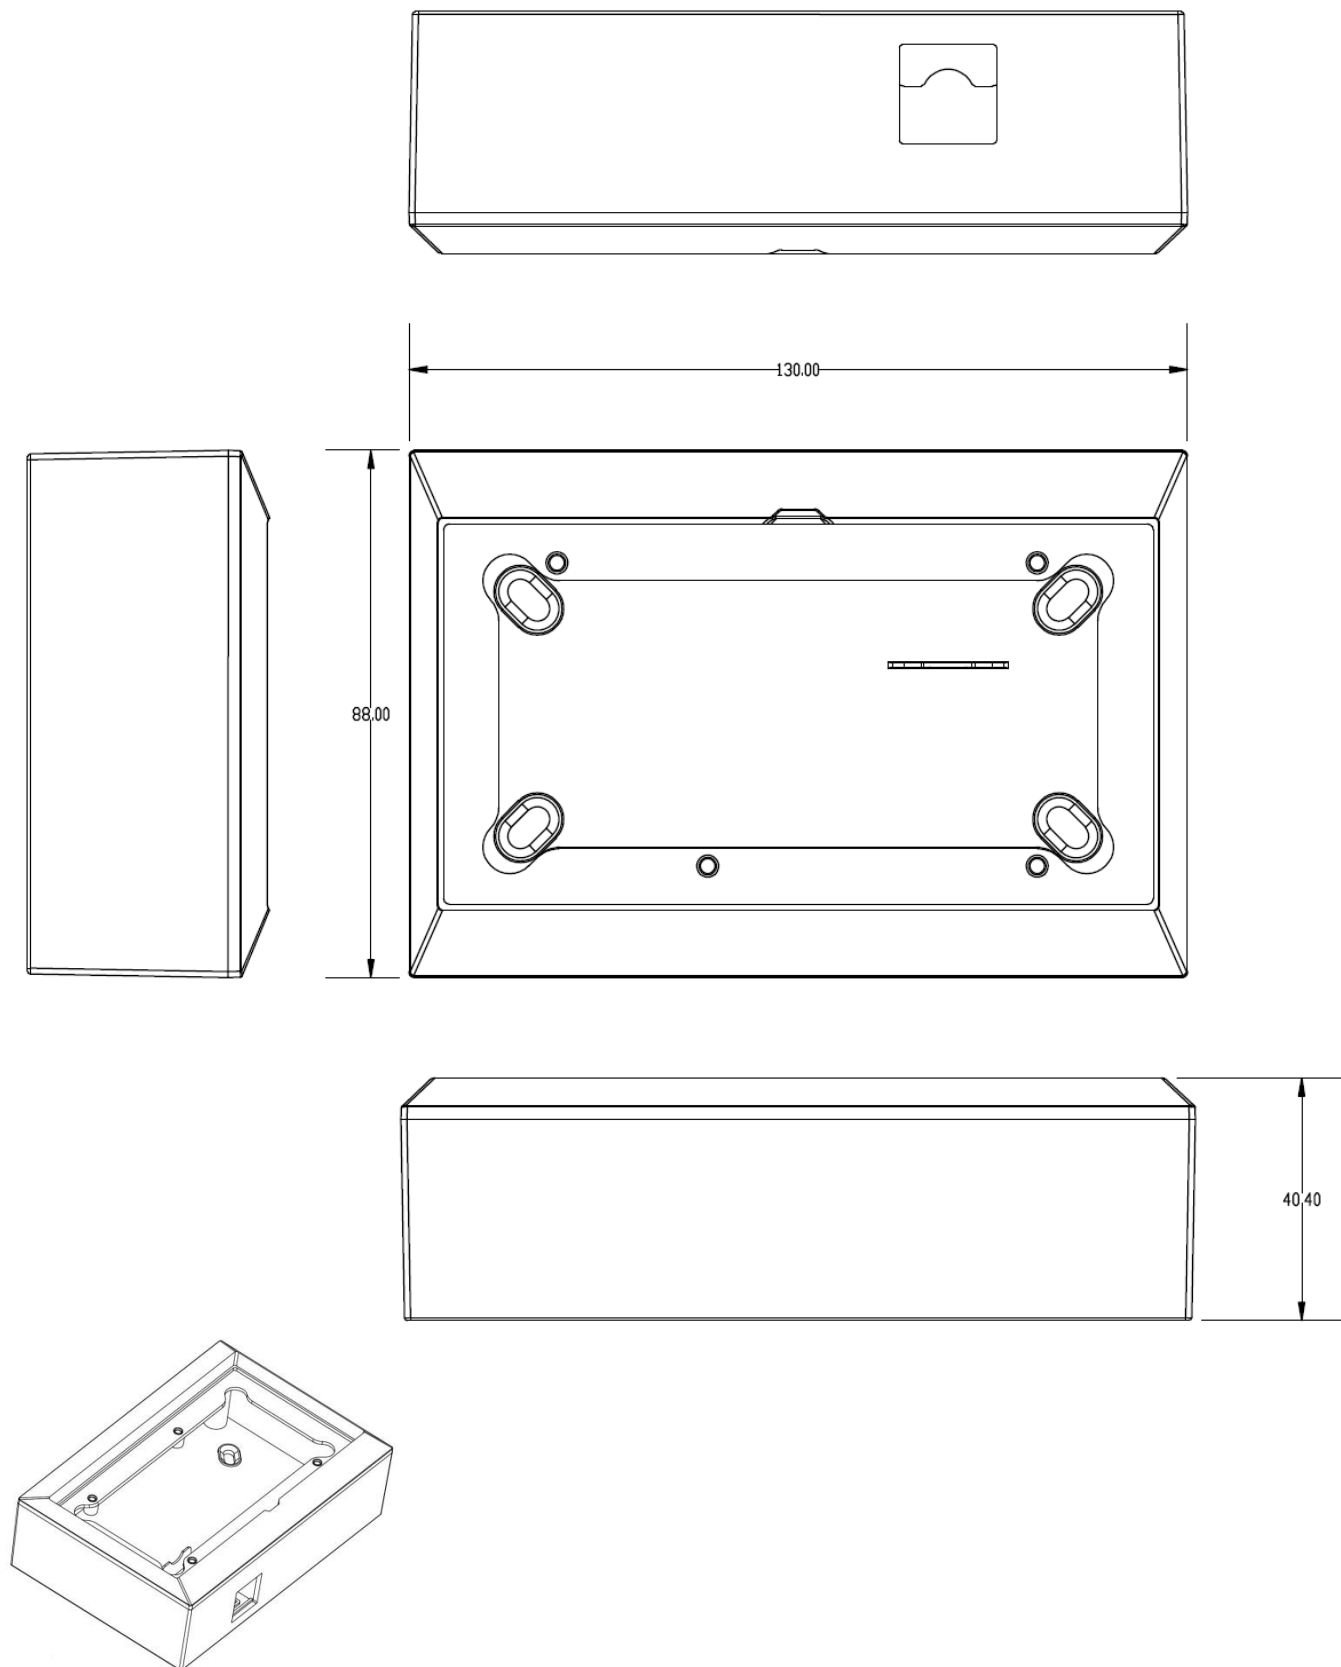

Dimensions in mm

Dimensions of **ASS050300000** Box for Wall Mounting of 65 x 120mm GX-panel

Revision : v1.0  
Date : 11-08-2015

Dimensions in mm

Dimensions of **ASS050300000** Box for Wall Mounting of 65 x 120mm GX-panel

Revision : v1.0  
Date : 11-08-2015

Dimensions in mm

Dimensions of **ASS050300000** Box for Wall Mounting of 65 x 120mm GX-panel

Revision : v1.0  
Date : 11-08-2015