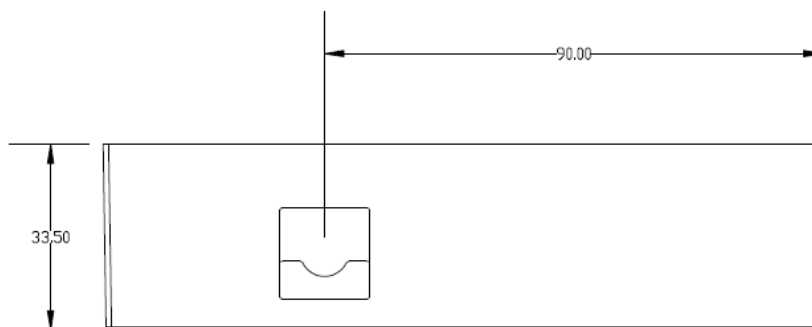

Dimensions in mm

Dimensions of **ASS050300000** Box for Wall Mounting of 65 x 120mm GX-panel

Revision : v1.0  
Date : 11-08-2015

Dimensions in mm

Dimensions of **ASS050300000** Box for Wall Mounting of 65 x 120mm GX-panel

Revision : v1.0  
Date : 11-08-2015

Dimensions in mm

Dimensions of **ASS050300000** Box for Wall Mounting of 65 x 120mm GX-panel

Revision : v1.0  
Date : 11-08-2015