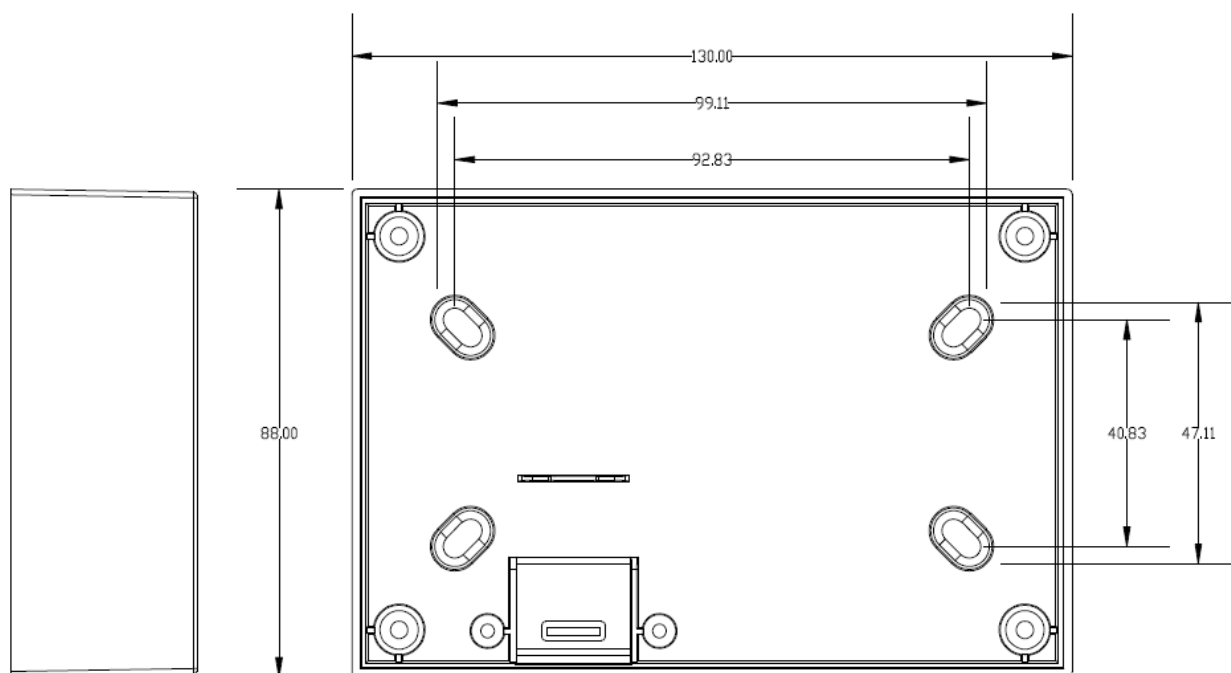

Dimensions in mm

Dimensions of **ASS050300000** Box for Wall Mounting of 65 x 120mm GX-panel

Revision : v1.0  
Date : 11-08-2015

Dimensions in mm

Dimensions of **ASS050300000** Box for Wall Mounting of 65 x 120mm GX-panel

Revision : v1.0  
Date : 11-08-2015

Dimensions in mm

Dimensions of **ASS050300000** Box for Wall Mounting of 65 x 120mm GX-panel

Revision : v1.0  
Date : 11-08-2015